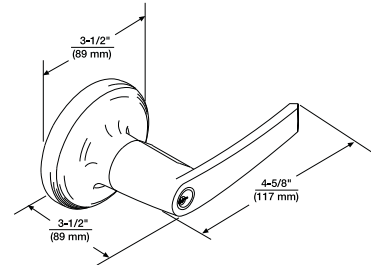

#### MONROE MO

Lever: Cast Zinc  
Rose: Wrought Brass