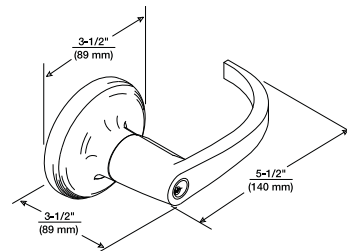

PACIFIC BEACH PB

Lever: Cast Zinc
Rose: Wrought Brass

Yale 4700LN series levers are available at www.mdisupply.com and usually ship with 24 hours. Business days only (M-F).

For more information please contact our office at 888-634-3667.