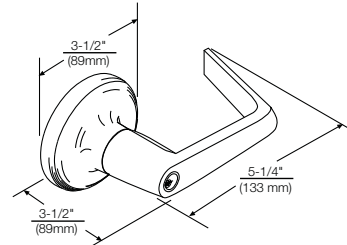

#### MONROE MO

Lever: Cast Zinc  
Rose: Wrought Brass