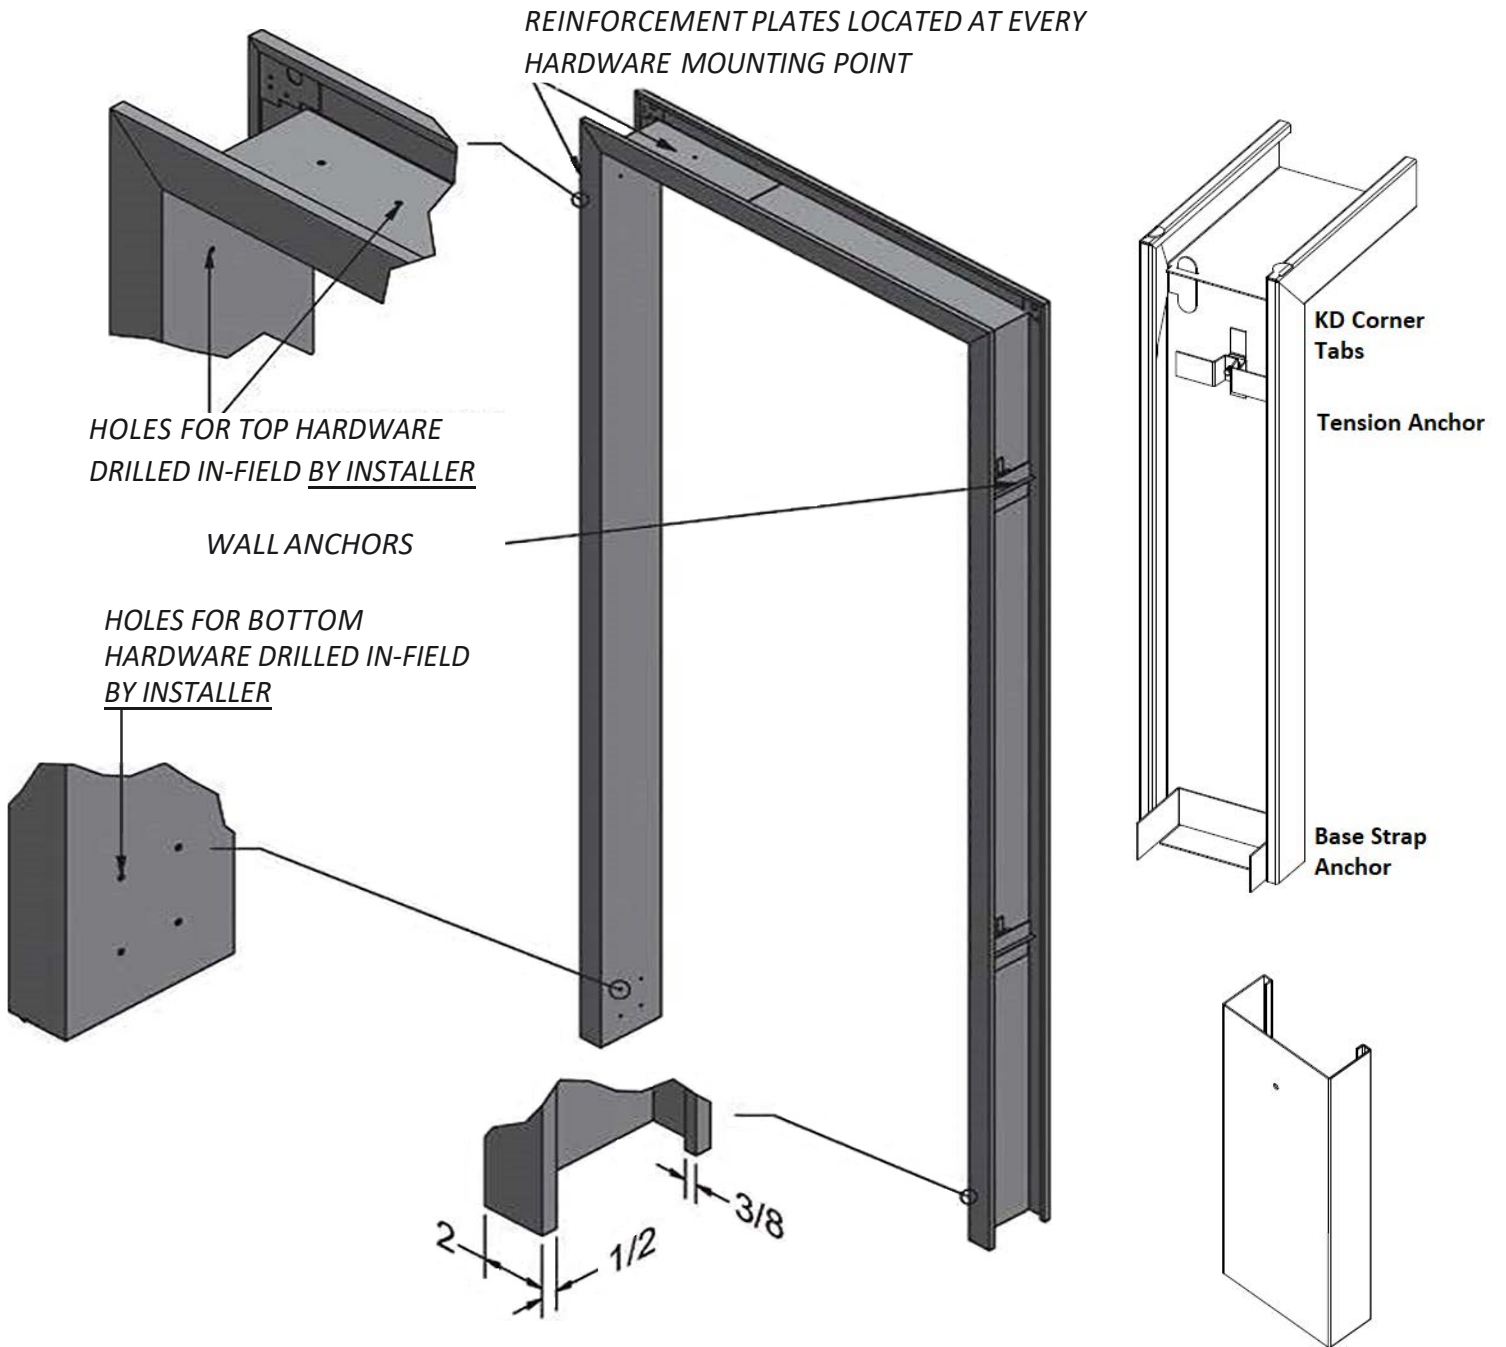

HM STEEL CASED (TRIMMED) OPENING PROFILE STEEL FRAMES
Reinforced for Traffic Doors

Available Frame Series:

- WF-DCO: Welded Frame Cased Opening
- KDF-DCO: Knock-Down Frame Cased Opening

Metropolitan Door Industries Corp.
 350 Thorens Avenue
 Garden City Park, NY 11040