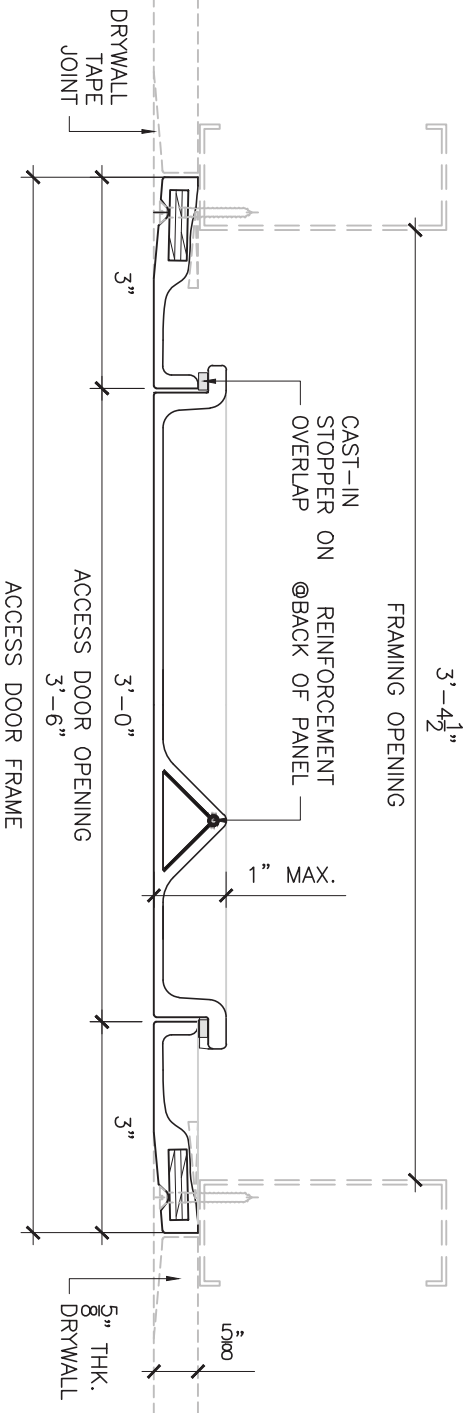

**FOR MORE INFORMATION REFER TO STEALTH  
SHOP DRAWING AP-DR3636**

SIMPLIFIED PLAN & SECTION  
GFRG ACCESS PANEL  
**DROP IN**  
RADIUS DOOR CORNERS

DATE: OCT 11/18	SCALE: NTS
DWN.: ML	CHK.:
DWG: <b>AP-DR3636</b>	