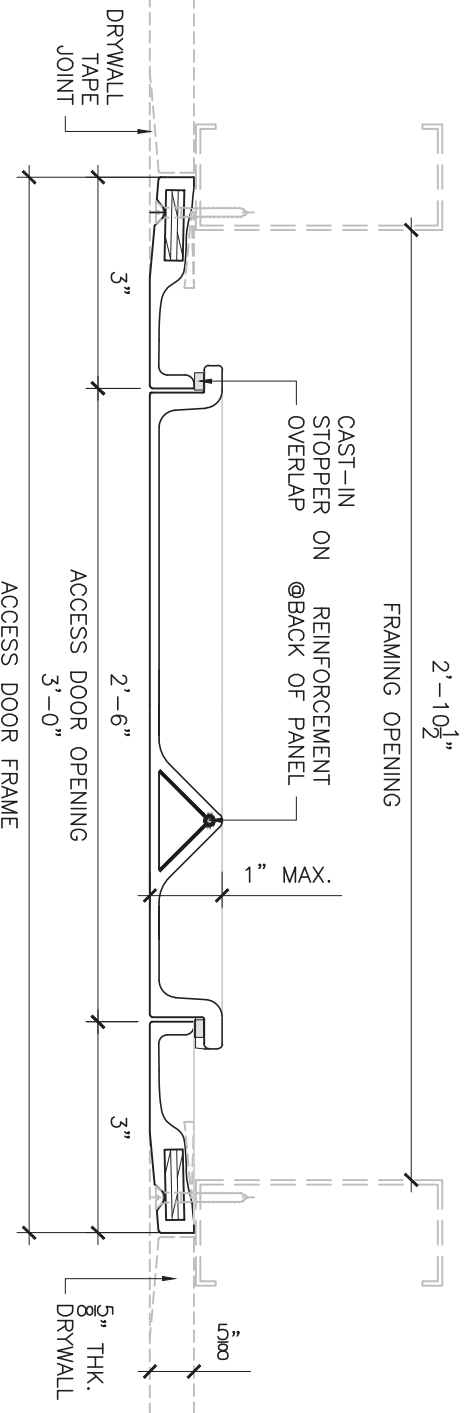

**FOR MORE INFORMATION REFER TO STEALTH
SHOP DRAWING AP-DR3030**

SIMPLIFIED PLAN & SECTION
GFRG ACCESS PANEL
DROP IN
RADIUS DOOR CORNERS

DATE: OCT 11/18 SCALE: NTS

DWN.: ML

CHK.:

DWG: **AP-DR3030**