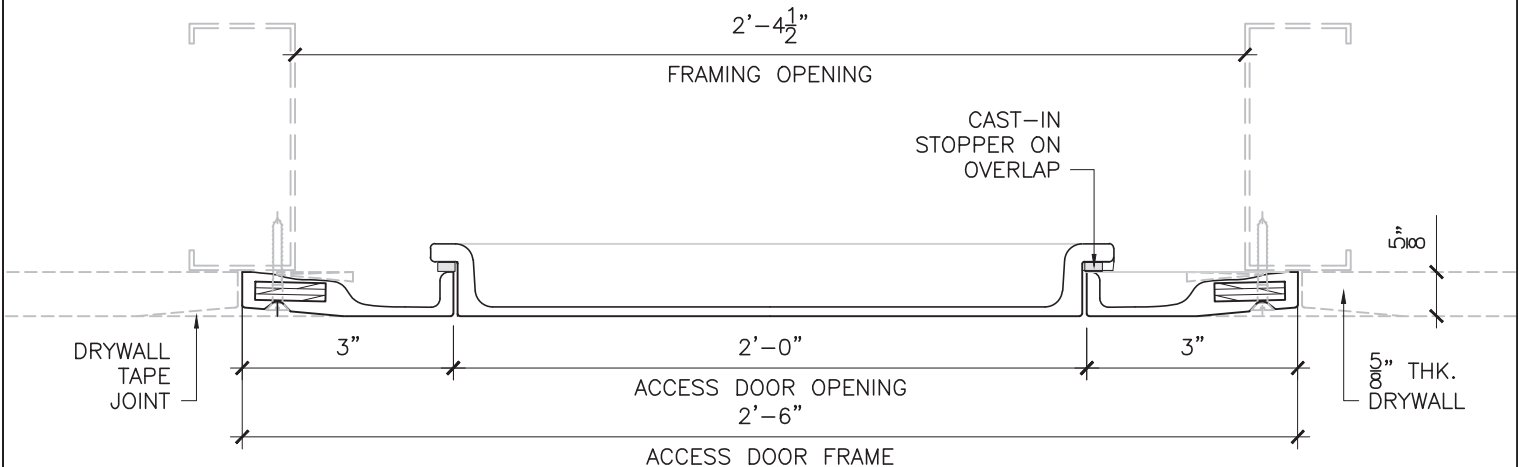

**FOR MORE INFORMATION REFER TO STEALTH
SHOP DRAWING AP-DR2424**

SIMPLIFIED PLAN & SECTION
GFRG ACCESS PANEL
DROP IN
RADIUS DOOR CORNERS

DATE: OCT 09/18

SCALE: NTS

DWN.: ML

CHK.:

DWG: **AP-DR2424**