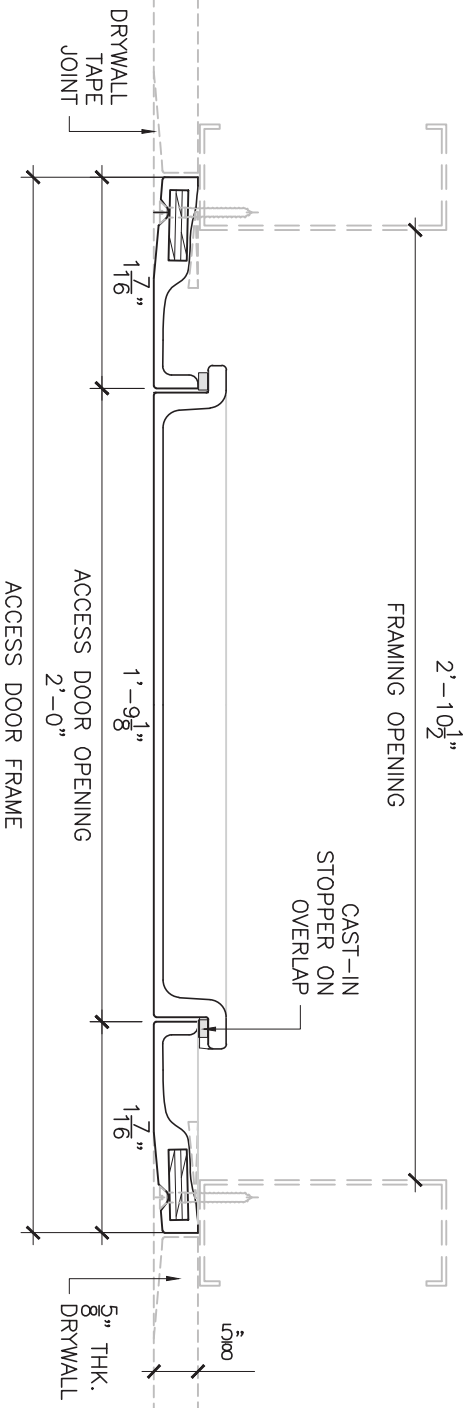

**FOR MORE INFORMATION REFER TO STEALTH
SHOP DRAWING AP-DR2230G**

SIMPLIFIED PLAN & SECTION
GFRG ACCESS PANEL
DROP IN
RADIUS DOOR CORNERS

DATE: OCT 11/18	SCALE: NTS
DWN.: ML	CHK.:
DWG: AP-DR2230G	