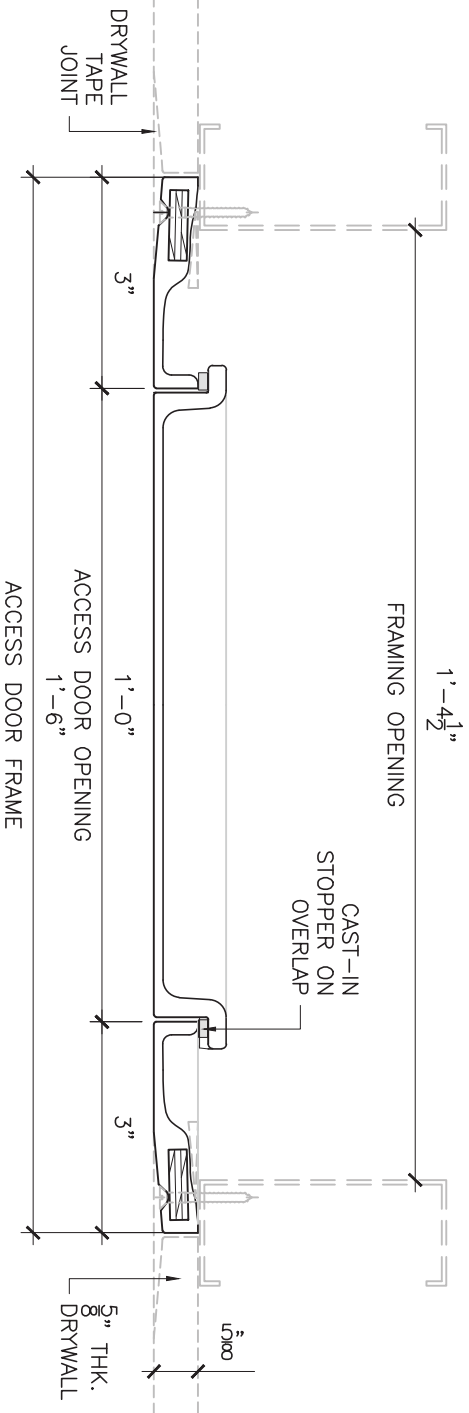

**FOR MORE INFORMATION REFER TO STEALTH
SHOP DRAWING AP-DR1212**

SIMPLIFIED PLAN & SECTION
GFRG ACCESS PANEL
DROP IN
RADIUS DOOR CORNERS

DATE: OCT 09/18	SCALE: NTS
DWN.: ML	CHK.:
DWG: AP-DR1212	