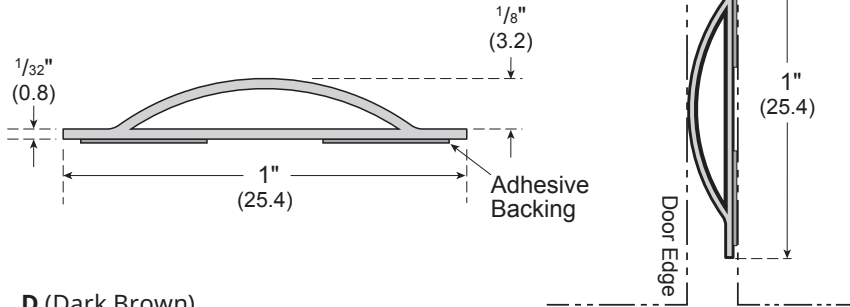

CUT
SHEET

ADHESIVE ASTRAGAL SEAL

PEMCO
ASSA ABLOY

Experience a safer
and more open world

S1125

AVAILABLE FINISHES: **D**

AVAILABLE LENGTHS: **7", 8", 9"**

WIDTH: **1" (25.4 mm)**

HEIGHT: **1/8" (3.175 mm)**

D (Dark Brown)

TITLE:
PREPARED FOR:
PREPARED BY:
DATE:
COMMENTS: