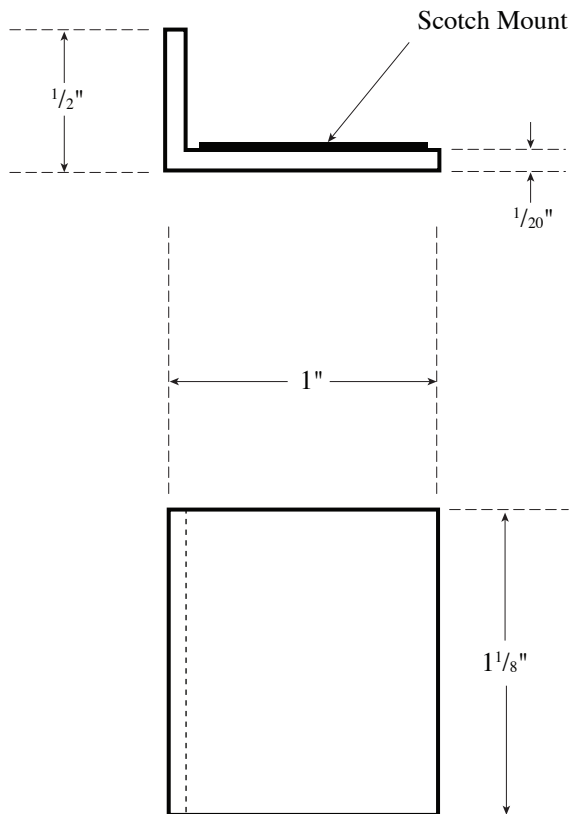

Architectural Door Accessories

ASSA ABLOY

Rockwood 605 Edge Guard

The global leader in
door opening solutions

NOT TO SCALE

MATERIAL: Brass

FASTENERS NOTE: Self-adhesive tape

Template T-605