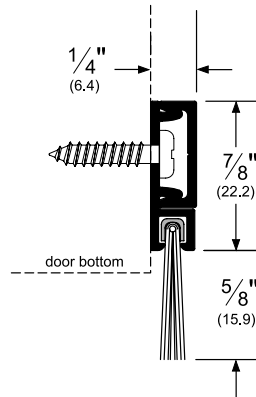

Architectural Door Accessories

ASSA ABLOY

Pemko Brush Gasketing: 180° Concealed Fastener Retainers

The global leader in
door opening solutions

29326_NB

AVAILABLE FINISHES: C, D, G

WIDTH: 1/4" (6.4 mm)

PROFILE HEIGHT: 7/8" (22.2 mm)

HEIGHT INCLUDING BRUSH: 1-1/2" (38.1 mm)

C (Clear Anodized Aluminum)

D (Dark Bronze Anodized Aluminum)

G (Gold Anodized Aluminum)

TITLE:
PREPARED FOR:
PREPARED BY:
DATE:
COMMENTS: