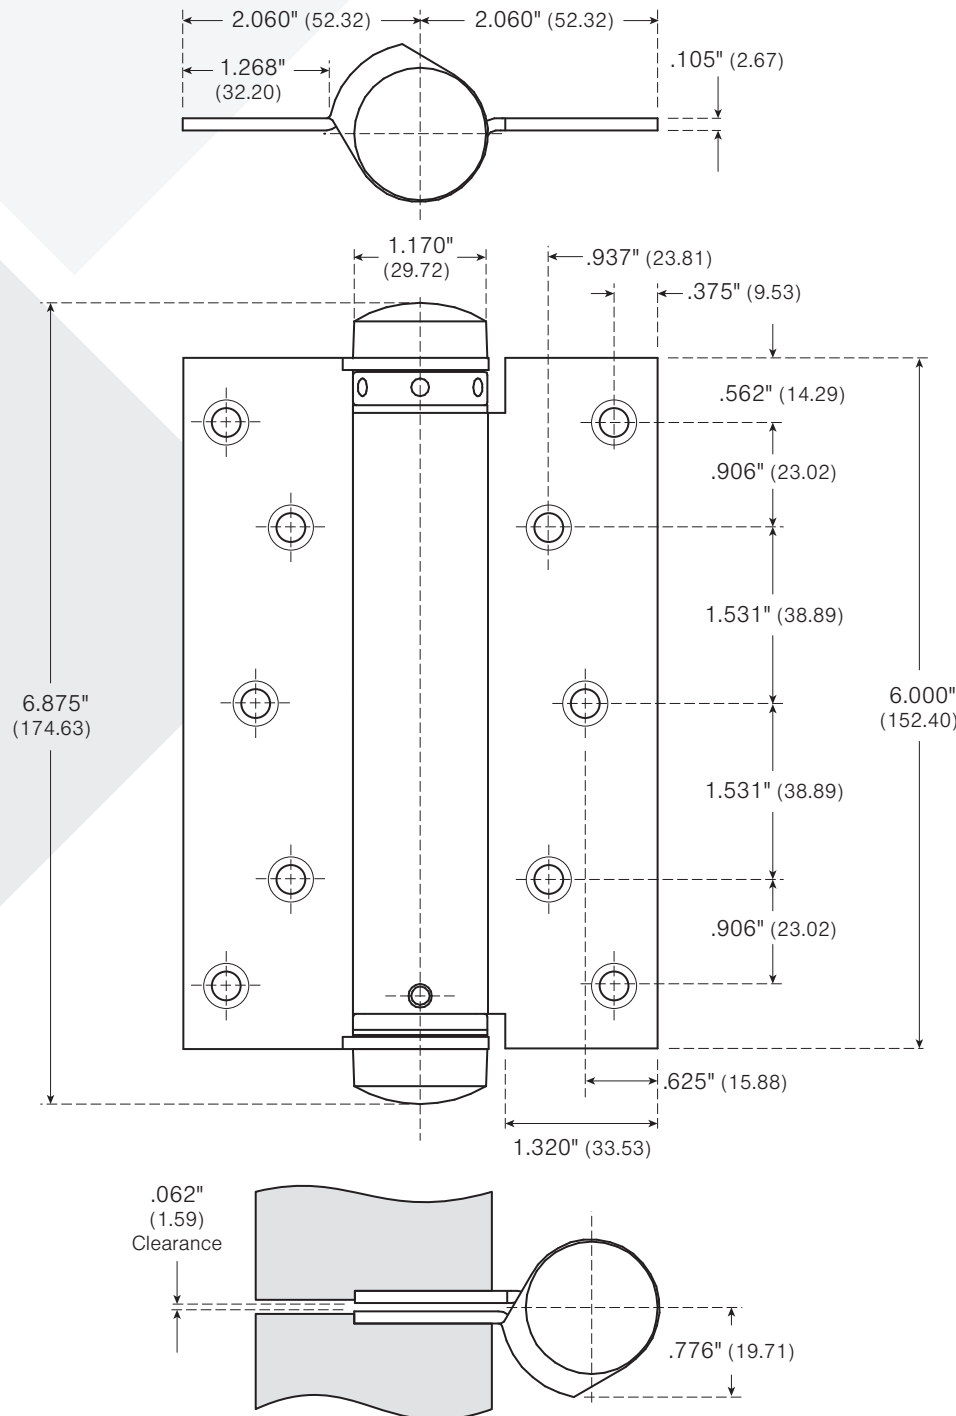

TEMPLATE

McKinney 6100-6

6" Single Acting Spring Hinge

McKinney

ASSA ABLOY

Experience a safer
and more open world

DO NOT SCALE
DIMENSIONS: INCHES (MM)

TEMPLATE 55515

EFFECTIVE DATE:

April 15, 2025

SUPERSEDES:

All Previous

McKinney 4010-6 Single Acting Spring Hinge is made to conform to this drawing.

SCREWS:

#10-24 x 1/2" FHMS

DOOR SIZE:

1 1/4" - 1 3/4"