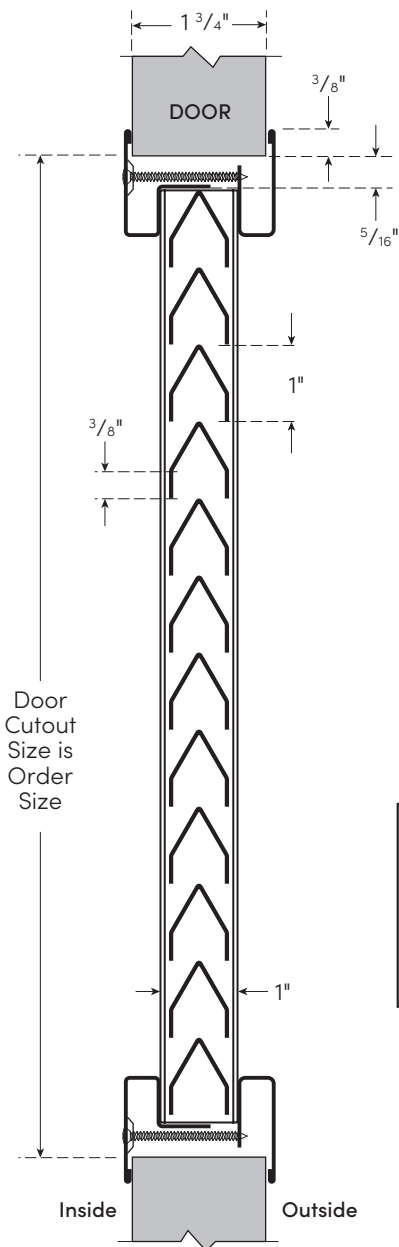

Rockwood LV-IY

Inverted Y Louver

Experience a safer
and more open world

SPECIFICATIONS:

MATERIAL:

- 18 gauge Galvaneal Steel frame
- 20 gauge steel inverted "Y" blades

FASTENERS:

#8 x 1" OH SMS

OPTIONS:

- Security screws
- Security grille
- Insect screen
- Custom powder coats

AVAILABLE FINISHES:

- Beige (Beige Powder Coat)
- Dark Bronze (Dark Bronze Duranodic Powder Coat)
- Gray (Gray Powder Coat)
- Dark Gray (Dark Gray Primer Powder Coat)
- 10BE
- BSP (Black Suede Powder Coat)
- WSP (White Suede Powder Coat)
- Stock PC

Dimensions:

Minimum Width: 12"

Maximum Width: 34"

Minimum Height: 12"

Maximum Height: 78"

For 1 3/4" Wood/Metal Doors

50% Free Air Flow