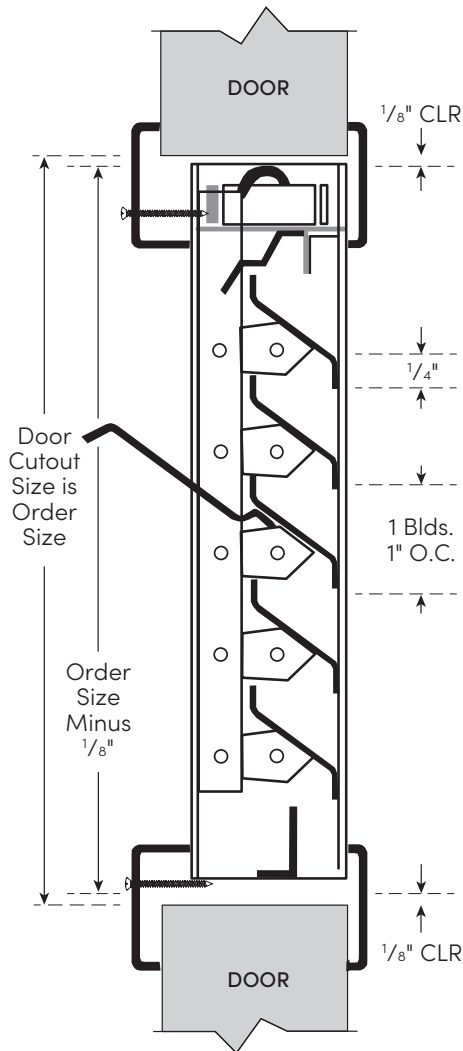

Rockwood LV-FL

Fusible Link Fire Rate Louver

Experience a safer
and more open world

SPECIFICATIONS:

MATERIAL:

- 18 gauge Galvaneal Steel frame
- 16 gauge adjustable "Z" blades

FASTENERS:

#8 x 1" FH SMS

FIRE RATING:

Fusible Link activates at 135° F

OPTIONS:

- Security screws
- Custom powder coats

AVAILABLE FINISHES:

- Beige (Beige Powder Coat)
- Dark Bronze (Dark Bronze Duranodic Powder Coat)
- Gray (Gray Powder Coat)
- Dark Gray (Dark Gray Primer Powder Coat)
- 10BE
- BSP (Black Suede Powder Coat)
- WSP (White Suede Powder Coat)
- Stock PC

Dimensions:

Minimum Width: 12"

Maximum Width: 24"

Minimum Height: 12"

Maximum Height: 24"

For 1 3/4" Wood/Metal Doors

50% Free Air Flow

Rockwood Manufacturing Company
300 Main St.
Rockwood, PA 15557
www.rockwoodmfg.com
1 800 458 2424