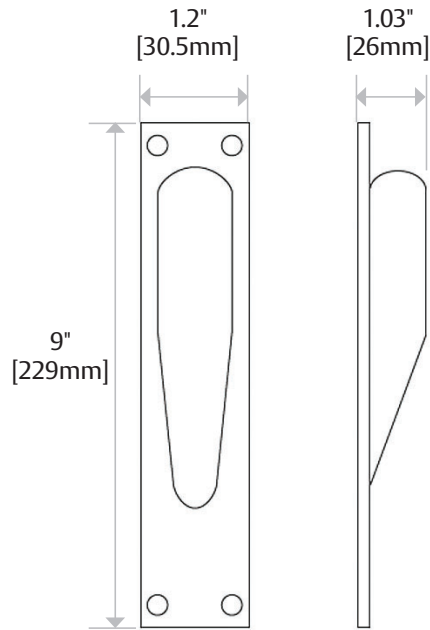

Optional Features

- **CEPT-10** includes 8–22 AWG wires plus 2–18 AWG wires for higher current devices
- **CEPT-C5E** includes CAT5E compatible with 8–24 AWG wires, 1–22 AWG wire, conductor, Molex connectors
- **EL-CEPT** is ElectroLynx® compatible with 12–22 AWG wires, ElectroLynx connectors

Specifications

Certifications

- ANSI/UL 10C Listed, 3 hour rated
- ULC-S318 Listed, 3 hour rated
- ANSI/SDI-BHMA A250.13 (+/- 150 psi) Windstorm Listed
- Florida Building Code Approved

Dimensions

- **CEPT Housing:**
9-1/16" L x 1-3/16" W x 1-7/16" D
[230.2mm L x 30.12mm W x 36.52mm D]

Shipping Weight

- 2.40 lbs [1.09 kg]

Technical Note

- Not for use with center hung or balanced doors, pocket or offset pivots or swing clear hinges.
- Door swing ranges when installed with butt hinges are:

HINGE SIZE	SWING RANGE
5" [127mm] or less	up to 180°
5-1/2" [139.7mm]	up to 130°
6" [152.4mm] Butt Hinge	up to 110°

Dimensions

How to Order

Specify quantity and the following information. Order related products separately