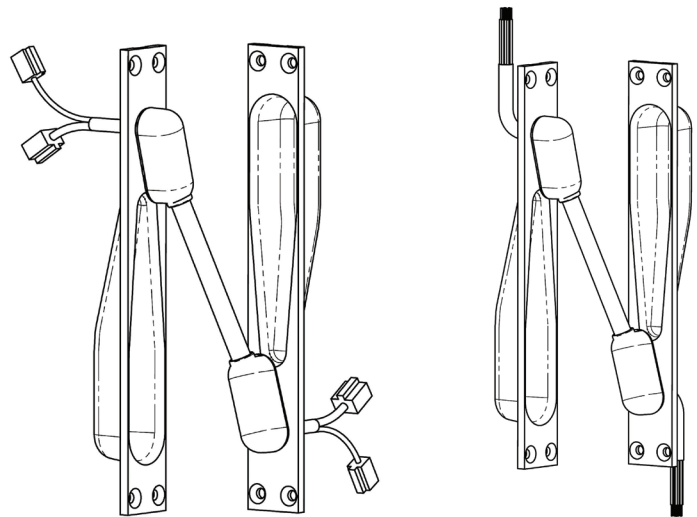

CEPT Concealed Electrical Power Transfer

*Beautifully crafted, compact,
secure power transfer*

The heavy-duty, tamper-resistant Concealed Electrical Power Transfer (CEPT) securely transfers power and data from the hinge side of the frame to electrified hardware on the door.

Shipping Weight

- 2.40 lbs [1.09 kg]

Technical Note

- Not for use with center hung or balanced doors, pocket or offset pivots or swing clear hinges.
- Door swing ranges when installed with butt hinges are:

HINGE SIZE	SWING RANGE
5" [127mm] or less	up to 180°
5-1/2" [139.7mm]	up to 130°
6" [152.4mm] Butt Hinge	up to 110°

Dimensions

How to Order

Specify quantity and the following information. Order related products separately