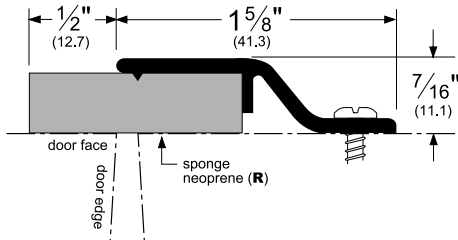

Architectural Door Accessories

ASSA ABLOY

Pemko Astragals & Meeting Stiles: "T" and Overlapping Astragals

The global leader in
door opening solutions

375_R (MS)

AVAILABLE FINISHES: **B, C, D, G**

PROFILE WIDTH: **1-5/8" (41.3 mm)**

TOTAL WIDTH WITH INSERT: **2-1/8" (54 mm)**

HEIGHT: **7/16" (11.1 mm)**

B (Mill Finish Extruded Bronze [Brass])

C (Clear Anodized Aluminum)

D (Dark Bronze Anodized Aluminum)

G (Gold Anodized Aluminum)

Copyright © 2017, Pemko Manufacturing Co., an ASSA ABLOY Group company. All rights reserved.
Reproduction in whole or in part without the express written permission of Pemko Manufacturing Co. is prohibited.