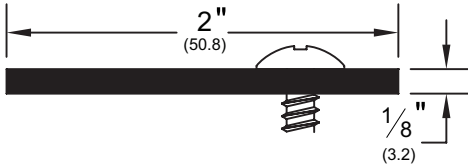

Architectural Door Accessories

ASSA ABLOY

Pemko Astragals & Meeting Stiles: “T” and Overlapping Astragals

The global leader in
door opening solutions

357_

AVAILABLE FINISHES: C, D, G, SP, SS
PROFILE WIDTH: 2" (50.8 mm)
HEIGHT: 1/8" (3.2 mm)