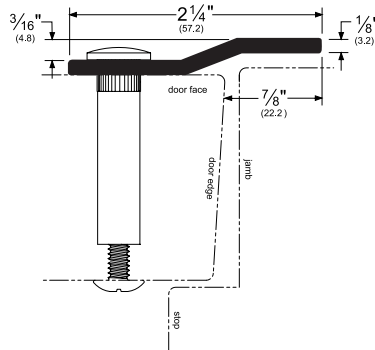

## Pemko Astragals & Meeting Stiles: Locking Astragals

The global leader in  
door opening solutions

**3572\_**

AVAILABLE FINISHES: SP, SS  
PROFILE WIDTH: 2-1/4" (57.2 mm)  
HEIGHT: 5/16" (8.0 mm)

SP (Galvanized Steel)  
SS (Stainless Steel, #4 Finish and #4 Edge)