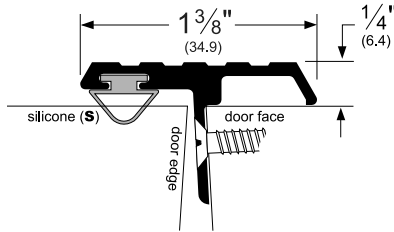

Architectural Door Accessories

ASSA ABLOY

Pemko Astragals & Meeting Stiles: "T" and Overlapping Astragals

The global leader in
door opening solutions

355_S

AVAILABLE FINISHES: **B, BDG, C, D, G, PW, SN**
PROFILE WIDTH: **1-3/8" (34.9 mm)**
HEIGHT: **1/4" (6.4 mm)**