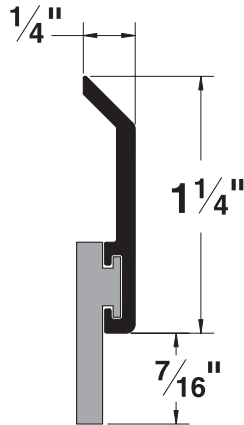

Architectural Door Accessories

ASSA ABLOY
Opening Solutions

Pemko Door Bottoms: Door Bottom Sweeps

315_N

AVAILABLE FINISHES: B, C, D, G, PW, SN

WIDTH: 1/4" (6.4 mm)

PROFILE HEIGHT: 1-1/4" (31.8 mm)

TOTAL HEIGHT WITH INSERT: 1-11/16" (42.9 mm)

B (Mill Finish Extruded Bronze [Brass])

C (Clear Anodized Aluminum)

D (Dark Bronze Anodized Aluminum)

G (Gold Anodized Aluminum)

PW (Painted White Aluminum)

SN (Satin Nickel Anodized Aluminum)

TITLE:
PREPARED FOR:
PREPARED BY:
DATE:
COMMENTS: