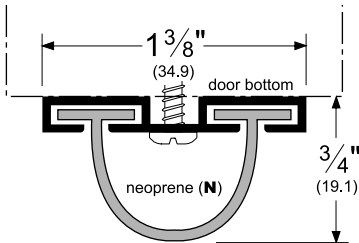

Architectural Door Accessories

ASSA ABLOY

Pemko Door Bottoms: Specialty Door Bottoms

The global leader in
door opening solutions

314_N

AVAILABLE FINISHES: C, D, G

WIDTH: 1-3/8" (34.9 mm)

TOTAL HEIGHT WITH INSERT: 3/4" (19.1 mm)