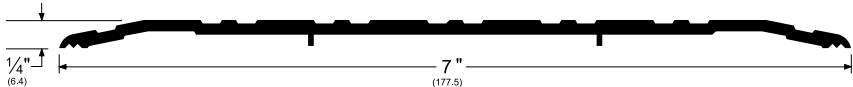

Architectural Door Accessories

ASSA ABLOY

Pemko Commercial Thresholds: Saddle Thresholds

The global leader in
door opening solutions

276_

AVAILABLE FINISHES: A, D, G
WIDTH: 7" (177.5 mm)
HEIGHT: 1/4" (6.4 mm)