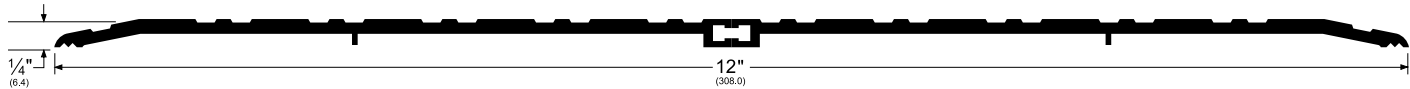

**ASSA ABLOY**

**COMMERCIAL THRESHOLDS:  
THERMAL BARRIER SADDLES**

**2746x6\_**  

AVAILABLE FINISHES: A, D, G

WIDTH: 12" (308.0mm)

HEIGHT: 1/4" (6.4 mm)

<b>TITLE:</b>
<b>PREPARED FOR:</b>
<b>PREPARED BY:</b>
<b>DATE:</b>
<b>COMMENTS:</b>