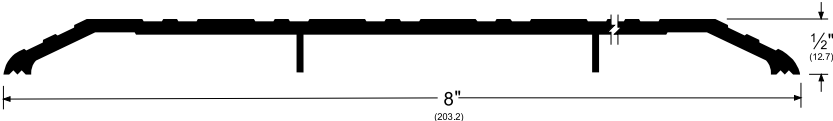

Architectural Door Accessories

ASSA ABLOY

Pemko Commercial Thresholds: Saddle Thresholds

The global leader in
door opening solutions

2548_

AVAILABLE FINISHES: A, D
WIDTH: 8" (203.2 mm)
HEIGHT: 1/2" (12.7 mm)