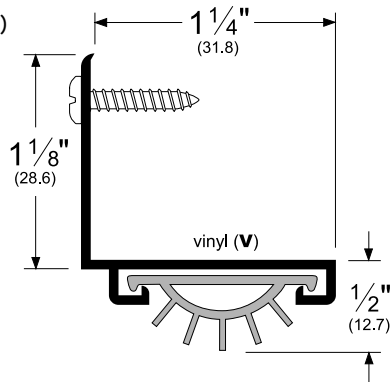

## Pemko Door Bottoms: Door Shoes

The global leader in  
door opening solutions

211\_V

AVAILABLE FINISHES: A, D, G

WIDTH: 1-1/4" (30.2 mm)

PROFILE HEIGHT: 1-1/8" (28.6 mm)

TOTAL HEIGHT WITH INSERT: 1-5/8" (41.3 mm)