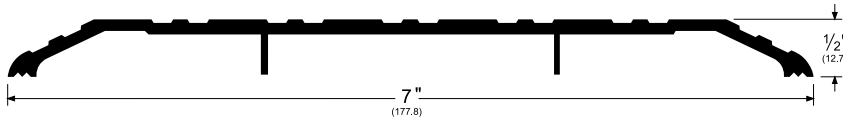

Architectural Door Accessories

ASSA ABLOY

Pemko Commercial Thresholds: Saddle Thresholds

The global leader in
door opening solutions

176_

AVAILABLE FINISHES: **A, B, D, G**

WIDTH: **7" (177.8 mm)**

HEIGHT: **1/2" (12.7 mm)**