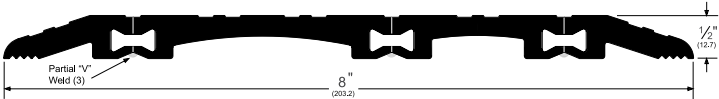

Architectural Door Accessories

ASSA ABLOY

Pemko Commercial Thresholds:
Modular Heavy Duty Thresholds

The global leader in
door opening solutions

1718_ 

AVAILABLE FINISHES: **A, AK, D**
WIDTH: **8" (203.2 mm)**
HEIGHT: **1/2" (12.7 mm)**