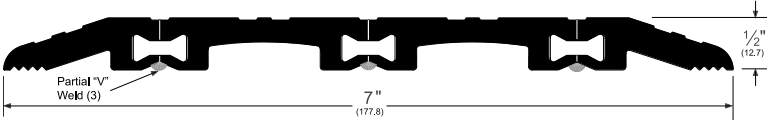

Architectural Door Accessories

ASSA ABLOY

Pemko Commercial Thresholds:
Modular Heavy Duty Thresholds

The global leader in
door opening solutions

1717_ 

AVAILABLE FINISHES: **A, AK, D**
WIDTH: **7" (177.8 mm)**
HEIGHT: **1/2" (12.7 mm)**