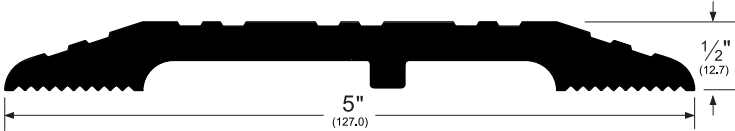

Architectural Door Accessories

ASSA ABLOY

Pemko Commercial Thresholds: Modular Heavy Duty Thresholds

The global leader in
door opening solutions

1715_

AVAILABLE FINISHES: **A, AK, D**
WIDTH: **5" (127.0 mm)**
HEIGHT: **1/2" (12.7 mm)**