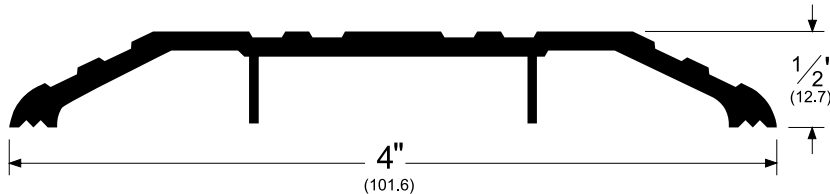

Architectural Door Accessories

ASSA ABLOY

Pemko Commercial Thresholds: Saddle Thresholds

The global leader in
door opening solutions

170_

AVAILABLE FINISHES: **A, B, BDG, D, G**

WIDTH: **4" (101.6 mm)**

HEIGHT: **1/2" (12.7 mm)**

A (Mill Finish Aluminum)

B (Mill Finish Extruded Bronze [Brass])

BDG (Bright Dip Gold Anodized)

D (Dark Bronze Anodized)

G (Gold Anodized)

TITLE:

PREPARED FOR:

PREPARED BY: