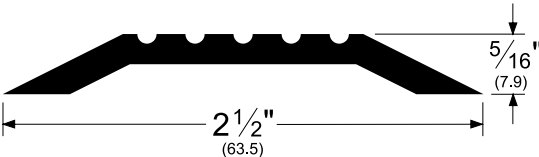

## Pemko Commercial Thresholds: Saddle Thresholds

The global leader in  
door opening solutions

166\_ 

AVAILABLE FINISHES: A, D, G  
WIDTH: 2-1/2" (63.5 mm)  
HEIGHT: 5/16" (7.9 mm)

A (Mill Finish Aluminum)  
D (Dark Bronze Anodized)  
G (Gold Anodized)