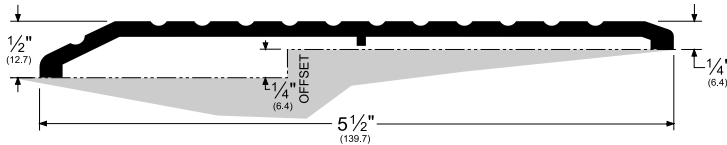

Architectural Door Accessories

ASSA ABLOY

Pemko Commercial Thresholds: Half Saddle/Offset Saddle Thresholds

The global leader in
door opening solutions

158_

AVAILABLE FINISHES: A, D, G
WIDTH: 5-1/2" (139.7 mm)
HEIGHT: 1/2" (12.7 mm)