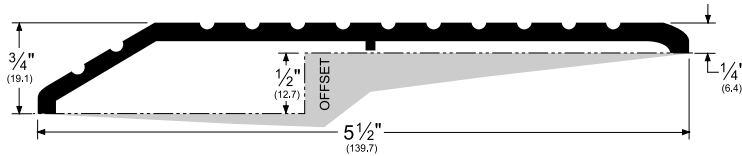

## Pemko Commercial Thresholds: Half Saddle/Offset Saddle Thresholds

The global leader in  
door opening solutions

157\_

AVAILABLE FINISHES: A, D, G  
WIDTH: 5-1/2" (139.7 mm)  
HEIGHT: 3/4" (19.1 mm)

A (Mill Finish Aluminum)  
D (Dark Bronze Anodized)  
G (Gold Anodized)