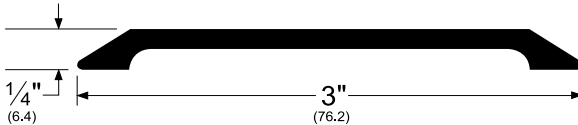

## Pemko Commercial Thresholds: Saddle Thresholds

The global leader in  
door opening solutions

151\_

AVAILABLE FINISHES: A, D, G  
WIDTH: 3" (76.2 mm)  
HEIGHT: 1/4" (6.4 mm)

A (Mill Finish Aluminum)  
D (Dark Bronze Anodized)  
G (Gold Anodized)